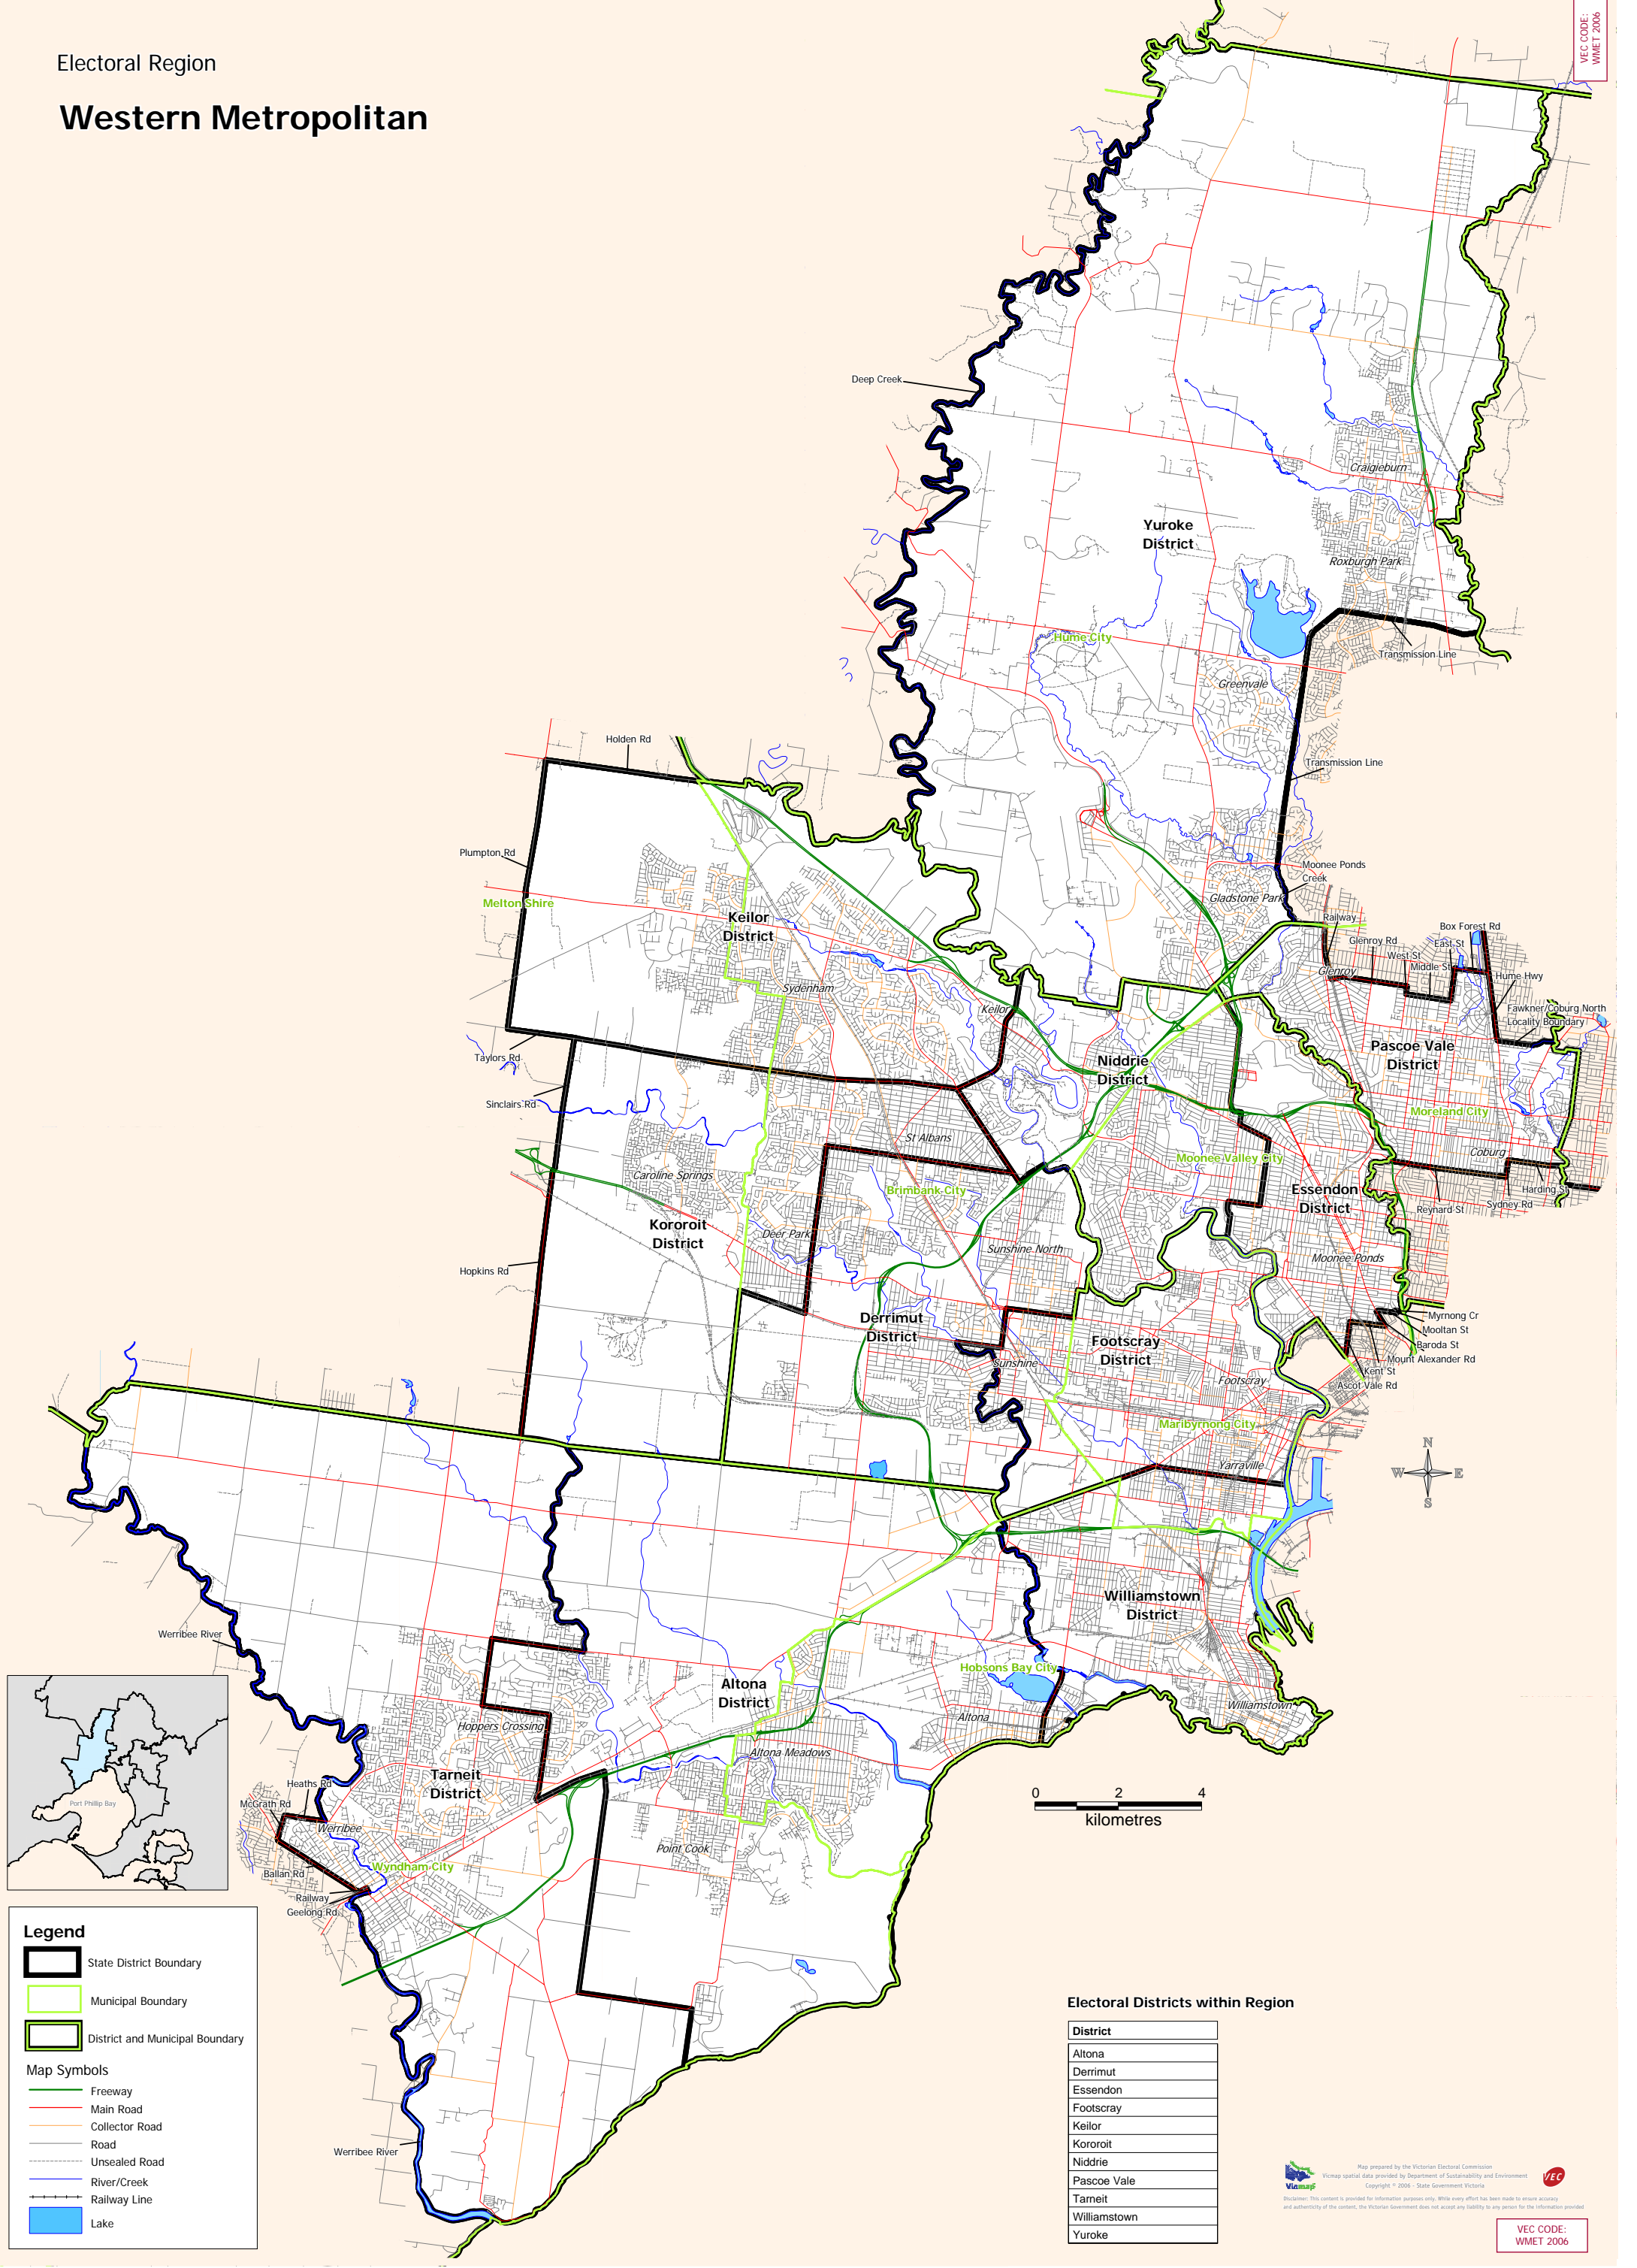

Western Metropolitan

Legend

- State District Boundary
- Municipal Boundary
- District and Municipal Boundary

Map Symbols

- Freeway
- Main Road
- Collector Road
- Road
- Unsealed Road
- River/Creek
- Railway Line
- Lake

Electoral Districts within Region

District
Altona
Derrimut
Essendon
Footscray
Keilor
Kororoit
Niddrie
Pascoe Vale
Tarnait
Williamstown
Yuroke